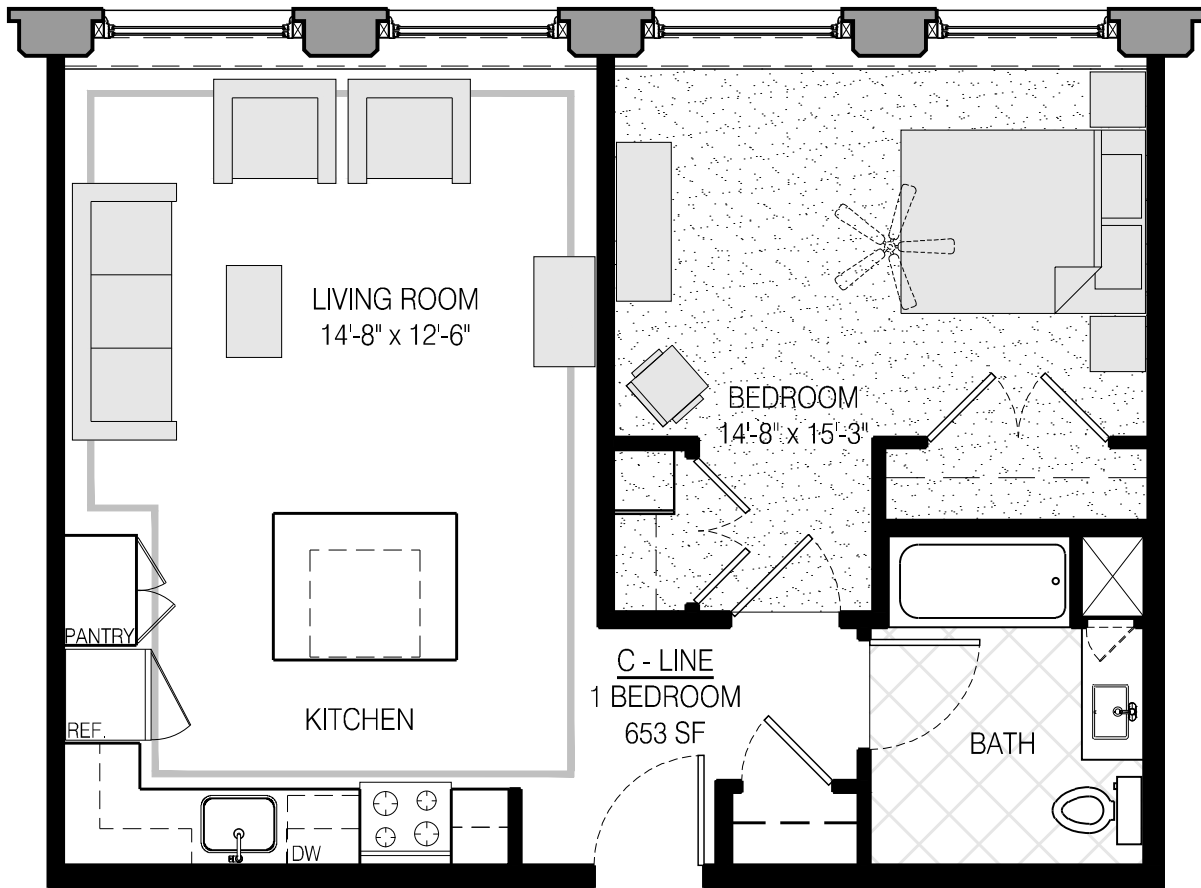

Loom City LOFTS

1 Bedroom C-Style

Unit Location  Trash Room  Elevators  Laundry Room  Stairways 

215 East Main Street
Rockville, CT
06066-3330
860-454-0097

LoomCityLofts.com