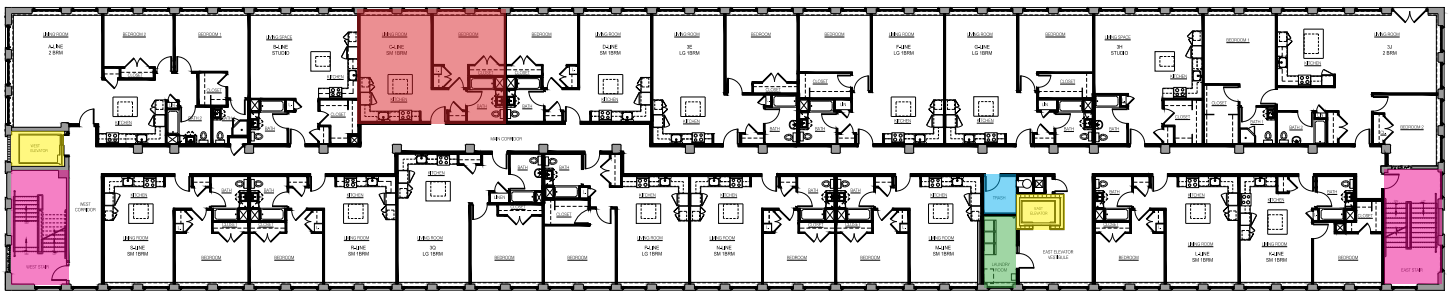

Loom City LOFTS

1 Bedroom C-Style

Unit Location  Trash Room  Elevators  Laundry Room  Stairways 

215 East Main Street
Rockville, CT
06066-3330
860-454-0097

LoomCityLofts.com