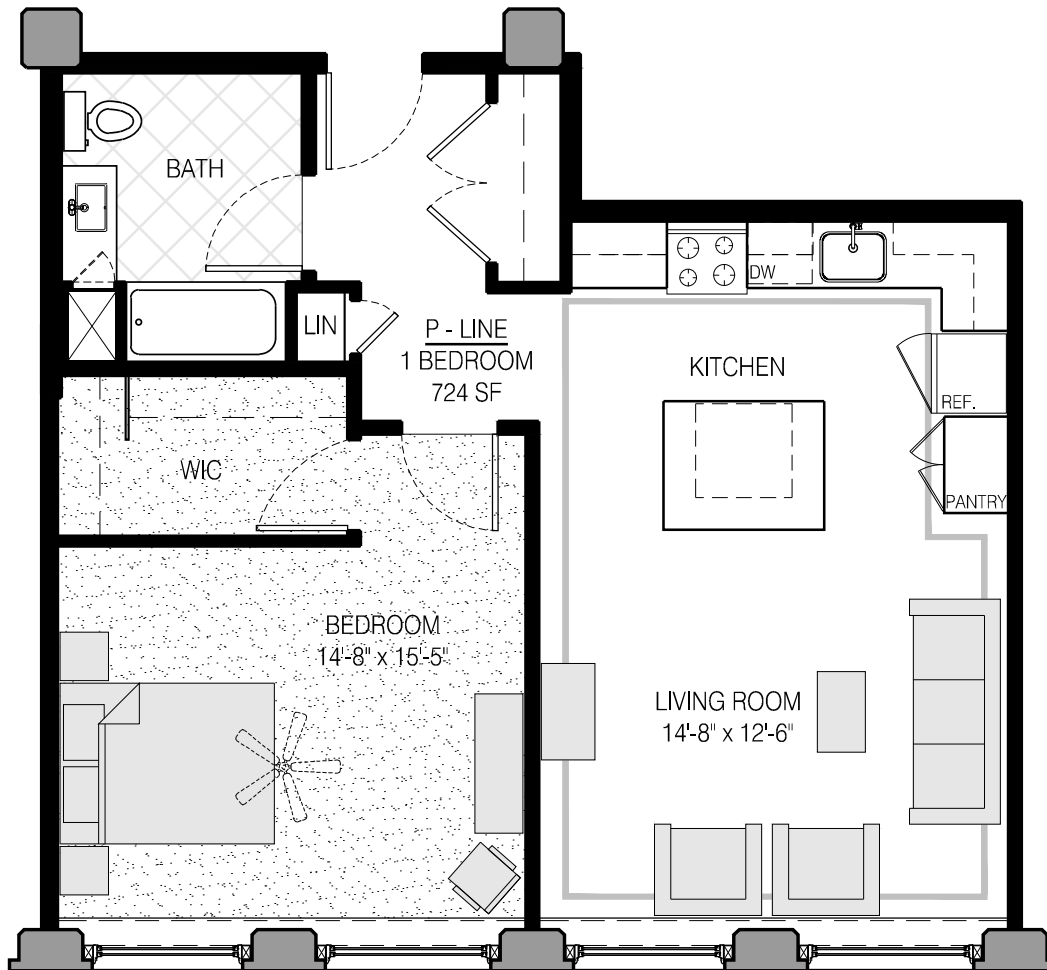

Loom City LOFTS

1 Bedroom P-Style

Unit Location ■ Trash Room ■ Elevators ■ Laundry Room ■ Stairways ■

215 East Main Street
Rockville, CT
06066-3330
860-454-0097

LoomCityLofts.com