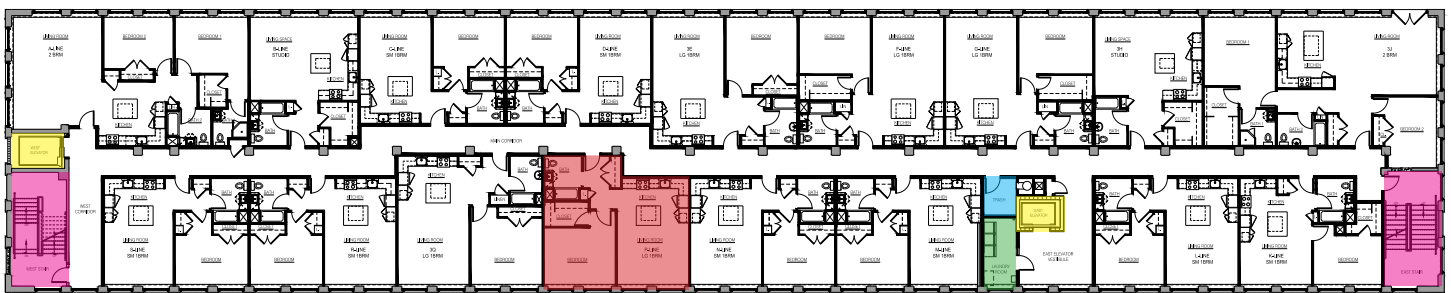

Loom City LOFTS

1 Bedroom P-Style

Unit Location ■ Trash Room ■ Elevators ■ Laundry Room ■ Stairways ■

215 East Main Street
Rockville, CT
06066-3330
860-454-0097

LoomCityLofts.com